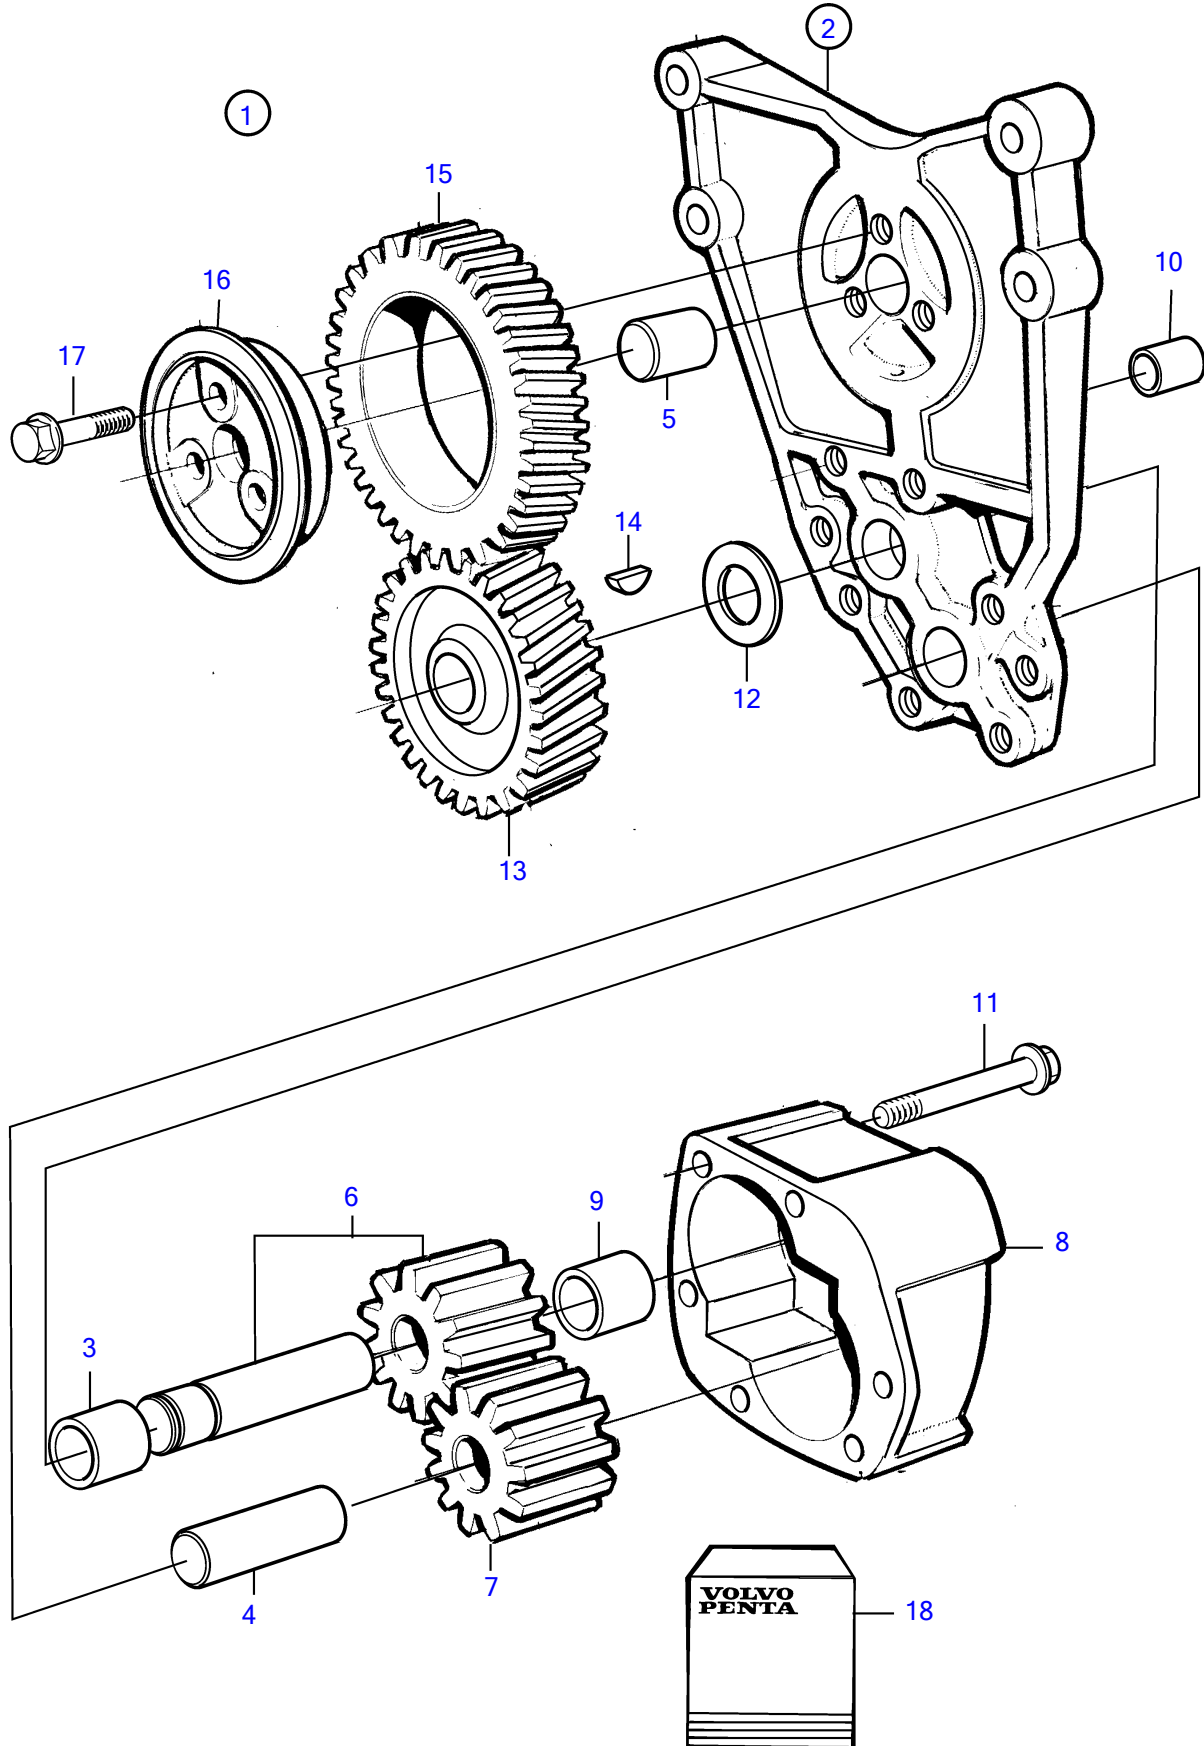

AD41D, D41D

AD41D, D41D

REF	PART NO.	QTY	DESCRIPTION	NOTES
1	860721	1	Oil pump	
2	(1542211)	1	• Bracket	Obsolete part
3	470234	1	• • Bushing	
4	420043	1	• • Pivot pin	
5	(950614)	1	• • Pin	Obsolete part
6	860722	1	• Shaft, with gear	
7	425185	1	• Gear	
8		1	• Housing	
9	401146	2	• Guide sleeve	
10	470234	1	• Bushing	
11	973924	2	• Flange screw	
12	424133	1	• Washer	
13	1542214	1	• Gear	
14	910115	1	• Woodruff key	
15	1542215	1	• Oil pump wheel	
16	1542218	1	• Bearing sleeve	
17	946470	3	• Flange screw	
18	276166	1	Oil pump kit	See group 99